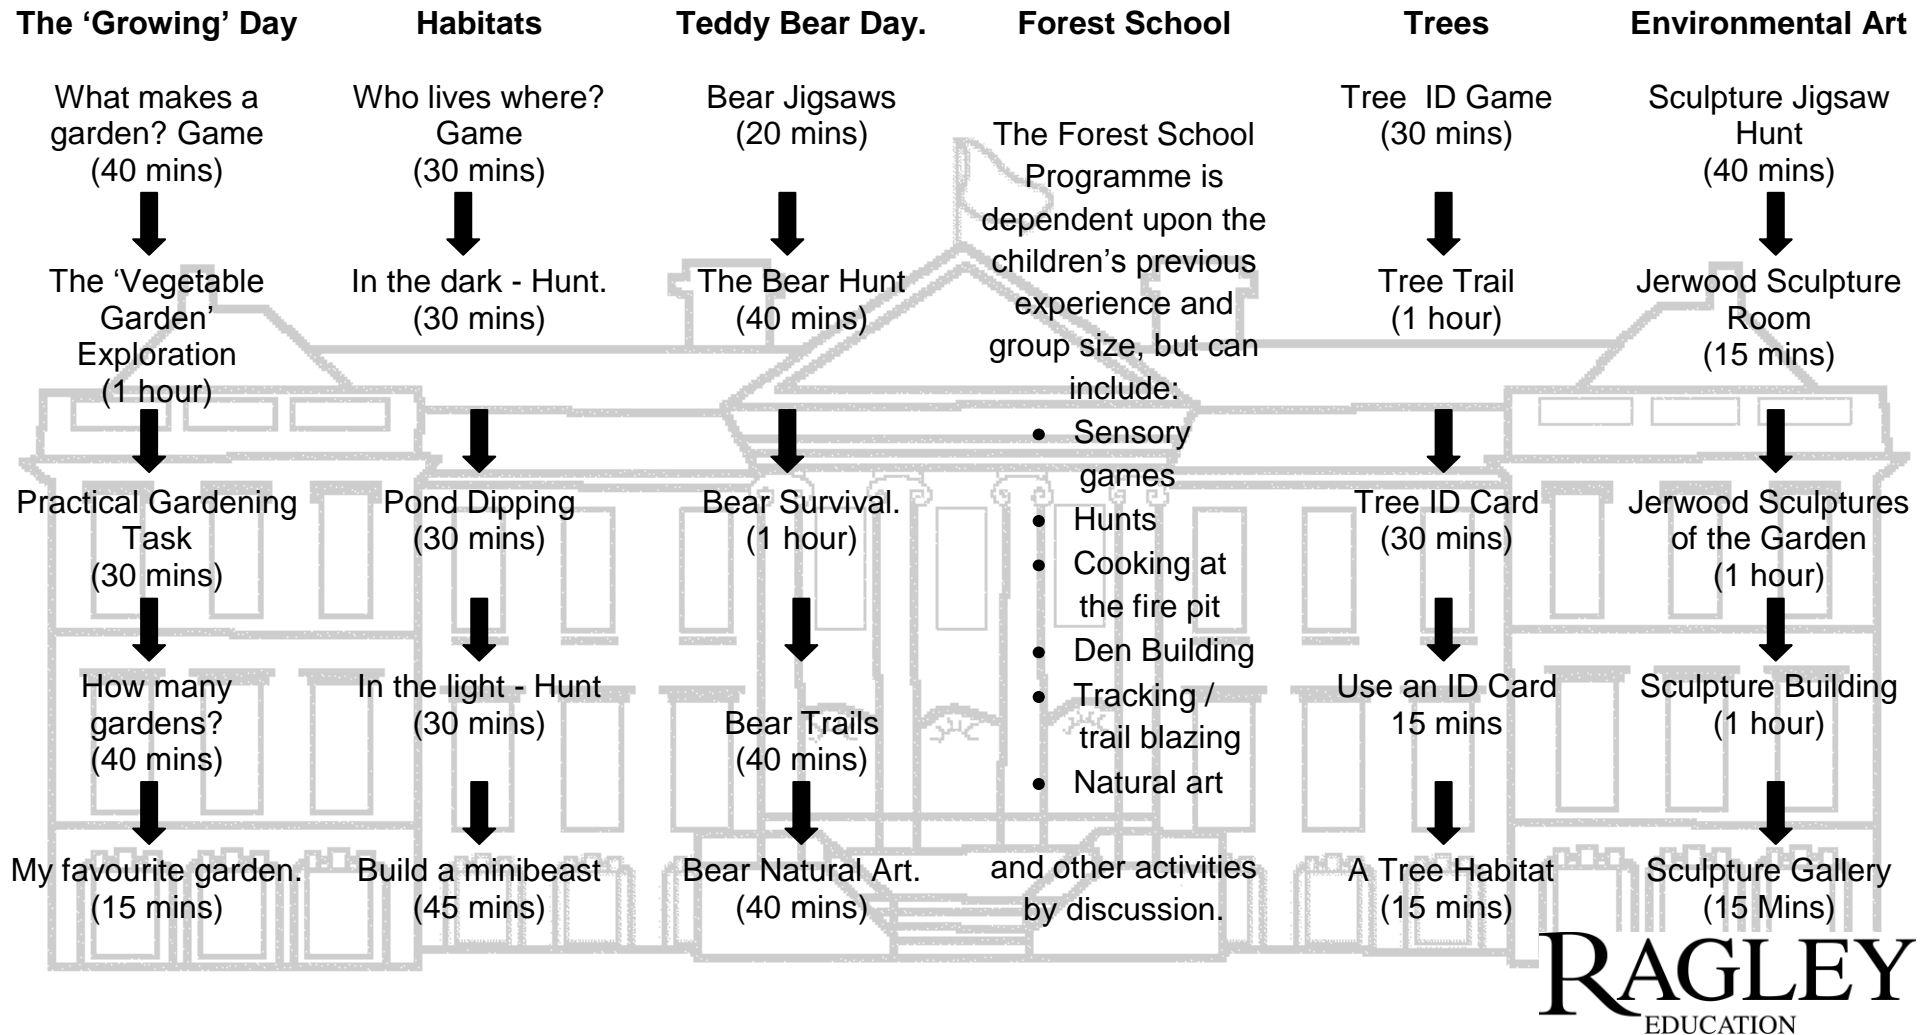

Day Planner Menu – Early Years and KS 1.

N.B: All timings are approximate and are dependent upon group interaction, group needs and the weather. Other options are available – just ask.